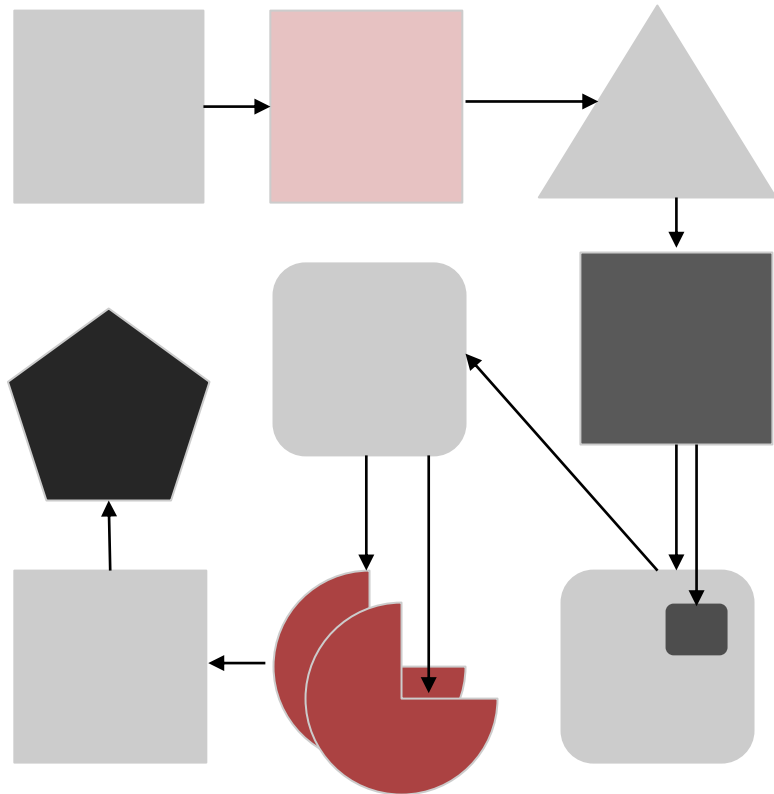

KOMPLICERT eller KOMPLEKST

KOMPLICERET