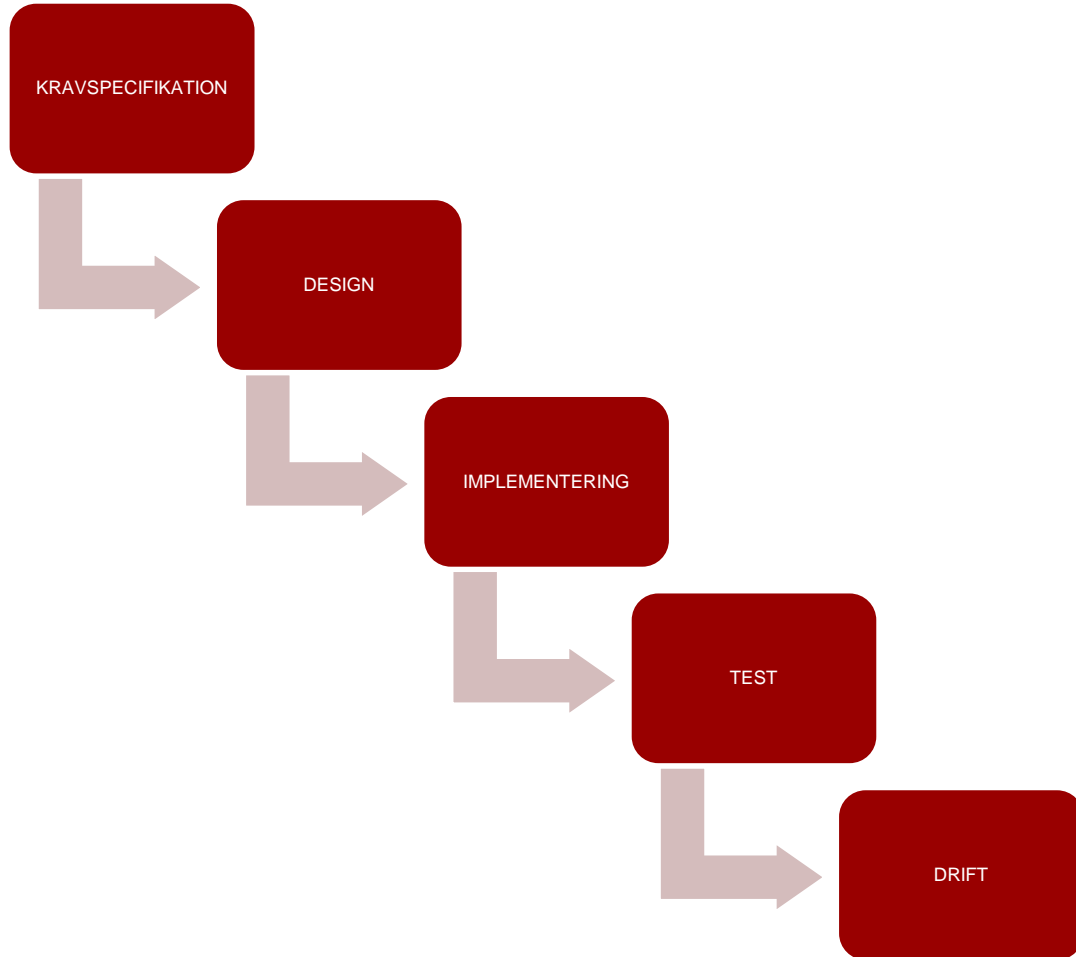

TILGANG

VANDFALD